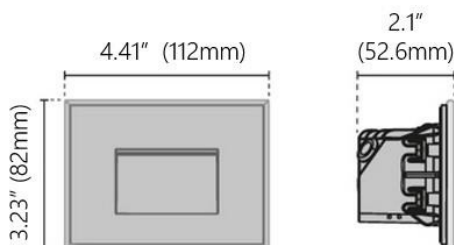

LUMEN OUTPUT					
	27K	30K	35K	40K	50K
4W	85	90	95	100	110
6W	115	120	123	125	130

PERFORMANCE IN LIGHTING reserves the right to make all necessary changes without prior notice

PERFORMANCE IN LIGHTING USA, Inc.
2621 Keys Pointe Conyers GA 30013 - United States
Tel: 770.822.2115

info.usa@pil.lighting
www.performanceinlighting.com/us

REVISION 03
03/24